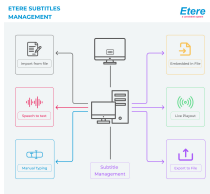

Subtitling with Closed Captions

Etere solutions manage the end-to-end media lifecycle of broadcast and media enterprises. Take the first step to achieve the results-driven success that you want. We can help you to attain results that are tailored for your success. Talk to us at info@etere.com

A Complete Solution for all your Closed/Open Caption Requirements

Etere manages all your closed caption and subtitling requirements from live playout to production and post-production, providing the best returns for your investment. Etere provides all the format compatibility you need in a single license, including CEA 708, CEA 608, DVB, and ARIB closed captioning. It is one of the most advanced closed caption solutions available on the market with cutting-edge features, including web preview and Google Speech-to-text for up to 120 languages/variants. It is also swift; closed captions can be inserted or edited before the broadcast. With Etere, you are empowered with a complete solution that provides all the tools you need to prepare, control, embed, manage, verify and deliver closed and open captions.

Select your requirement from the **Applications** menu to explore more!