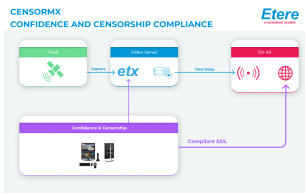

CENSORSHIP

Etere solutions come equipped with comprehensive editing suites, live censorship, time delay and Media Asset Management censorship.

Etere logo

CensorMX

Etere solutions manage the end-to-end media lifecycle of broadcast and media enterprises. Under the reliable web of the Etere Ecosystem, streamline your entire workflow with Etere solutions that feature seamless integration and useful operability. As the world's first producer of software only broadcasting solutions, Etere solutions are sure to declutter your control rooms, increase productivity, and encourage a better range of adaptability and scalability. Take the first step to achieve the results-driven success that you want. We can help you to attain results that are tailored to your success. Chat with us to find out more

Manage Dynamic Censorship Requirements with a Robust System

Etere provides a comprehensive selection of censorship tools including **Dynamic Censorship/Live Censorship** with **Time Delay** and **Media Asset Management Censorship**.